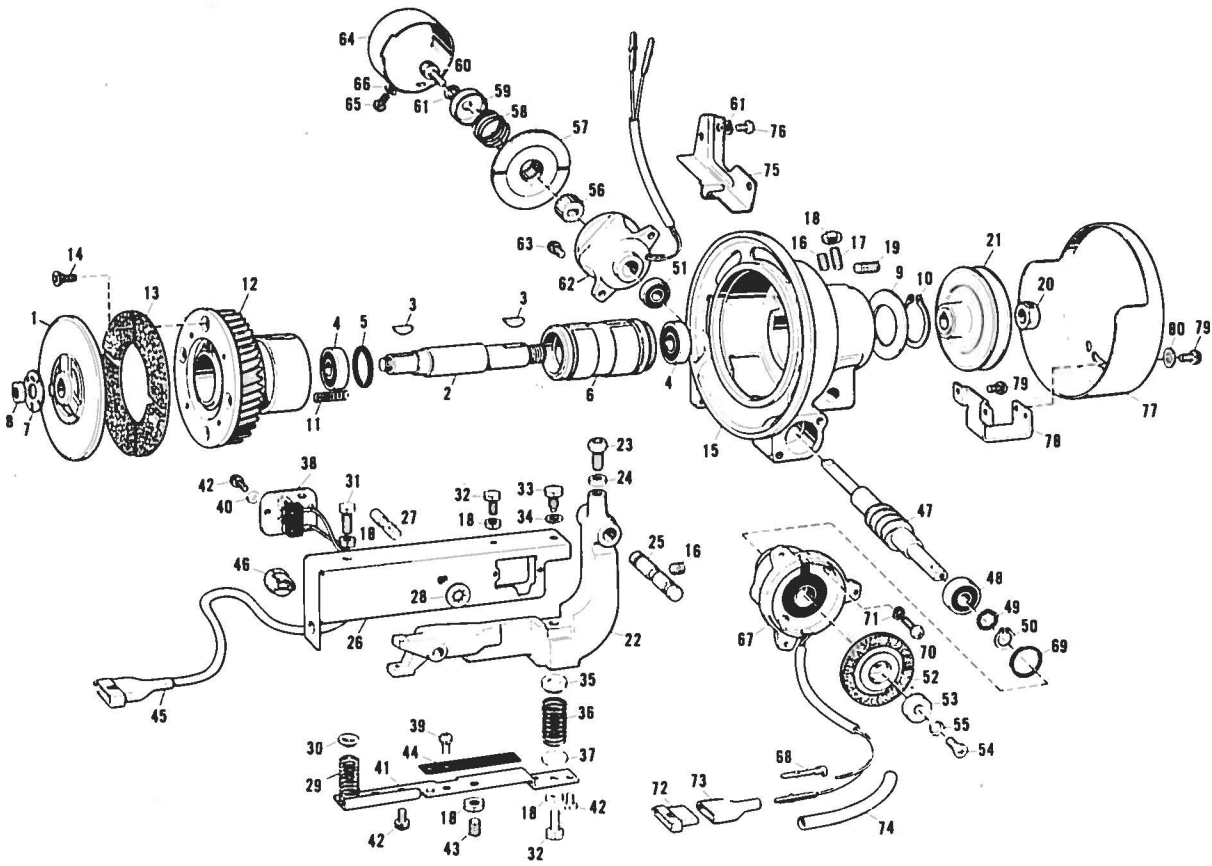

Ref. No.	Name of Parts	Q'ty	Parts-No.	Assembly No.	Ref. No.	Name of Parts	Q'ty	Parts-No.	Assembly No.
O-1	Clutch Plate #6	1 pce.	213750-0-00		O-46	Bushing	1 pce.	212544-0-01	
O-2	Clutch Shaft	1 "	210947-0-00		O-47	Worm	1 "	216249-0-00	
O-3	Key	2 pcs.	210421-0-00		O-48	Bearing 6201 VV	1 "	072620-1-61	
O-4	Bearing 6202 VV	2 "	072620-2-60		O-49	Washer	1 "	216250-0-01	
O-5	Washer	1 pce.	210948-0-01		O-50	Stop Ring	1 "	048120-1-42	
O-6	Clutch Shaft Supporter	1 "	216215-0-00		O-51	Bearing 608 VV	1 "	072060-8-60	
O-7	Washer	1 "	210941-0-02		O-52	Clutch Plate	1 "	216251-0-01	
O-8	Nut	1 "	210942-0-02		O-53	Washer	1 "	216255-0-01	
O-9	Washer	1 "	216216-0-00		O-54	Screw	1 "	004401-2-05	
O-10	Stop Ring	1 "	048400-1-42		O-55	Washer	1 "	216256-0-01	
O-11	Spring	5 pcs.	216218-0-01		O-56	Selation	1 "	216257-0-00	
O-12	Gear 1/21	1 pce.	290300-0-00		O-57	Brake Disc	1 "	216258-0-01	
O-13	Brake Lining	1 pce.	216221-0-01		O-58	Spring	1 "	216733-0-01	
O-14	Screw	4 pcs.	214897-0-01		O-59	Spring Cap	1 "	216261-0-00	
O-15	Bracket	1 pce.	216222-0-01		O-60	Bolt	1 "	018401-0-22	
O-16	Screw	2 pcs.	014061-0-22		O-61	Washer	4 pcs.	028040-2-43	
O-17	Screw	1 pce.	014061-6-22		O-62	Brake	1 "	216262-0-01	
O-18	Nut	6 pcs.	021060-3-05		O-63	Screw	2 pcs.	211528-0-01	
O-19	Screw	1 pce.	216223-0-01		O-64	Brake Cover	1 pce.	216270-0-01	
O-20	Nut	1 pce.	210240-0-01		O-65	Screw	2 pcs.	215083-0-01	
O-21	Pulley	1 "			O-66	Washer	2 "	025030-2-35	
O-22	Clutch Lever	1 "	216224-0-01		O-67	Clutch	1 pce.	216271-0-01	
O-23	Screw	1 "	216225-0-01		O-68	Terminal Pin	2 pcs.	216246-0-01	
O-24	Collar	1 "	216226-0-01		O-69	Washer	1 pce.	216277-0-01	
O-25	Pin	1 "	213757-0-02		O-70	Screw	2 pcs.	002503-5-05	
O-26	Clutch Lever Cover	1 "	216227-0-01		O-71	Washer	2 "	028050-2-43	
O-27	Pin	1 "	216228-0-01		O-72	4P Plug	1 pce.	216247-0-01	
O-28	Washer	1 "	216229-0-01		O-73	Plug Cover	1 "	216248-0-01	
O-29	Spring	1 "	216230-0-01		O-74	Vinyl Tube	1 "	216837-0-01	
O-30	Spring Cap	1 "	216231-0-00		O-75	Cord Holder	3 pcs.	216309-0-01	
O-31	Bolt	1 "	214002-0-01		O-76	Screw	3 "	002400-6-05	
O-32	Bolt	1 "	213913-0-01		O-77	Belt Cover	1 pce.	215491-0-01	
O-33	Bolt	1 "	216232-0-01		O-78	Belt Cover Set Plate	1 "	216380-0-01	
O-34	Washer	1 "	028060-2-43		O-79	Screw	4 pcs.	216596-0-01	
O-35	Spring Cap	1 "	216233-0-01		O-80	Washer	2 "	025050-3-35	
O-36	Spring	1 "	216234-0-01						
O-37	Washer	1 "	216235-0-00						
O-38	Micro Switch	2 pcs.	216236-0-01						
O-39	Screw	1 pce.	215087-0-01						
O-40	Washer	4 pcs.	025040-1-33						
O-41	Clutch Lever Bottom Plate	1 pce.	216240-0-01						
O-42	Screw	7 pcs.	215080-0-01						
O-43	Screw	2 "	712061-2-22						
O-44	Switch Presser Plate	1 pce.	216241-0-01						
O-45	Micro Key Cord	1 "	216242-0-01