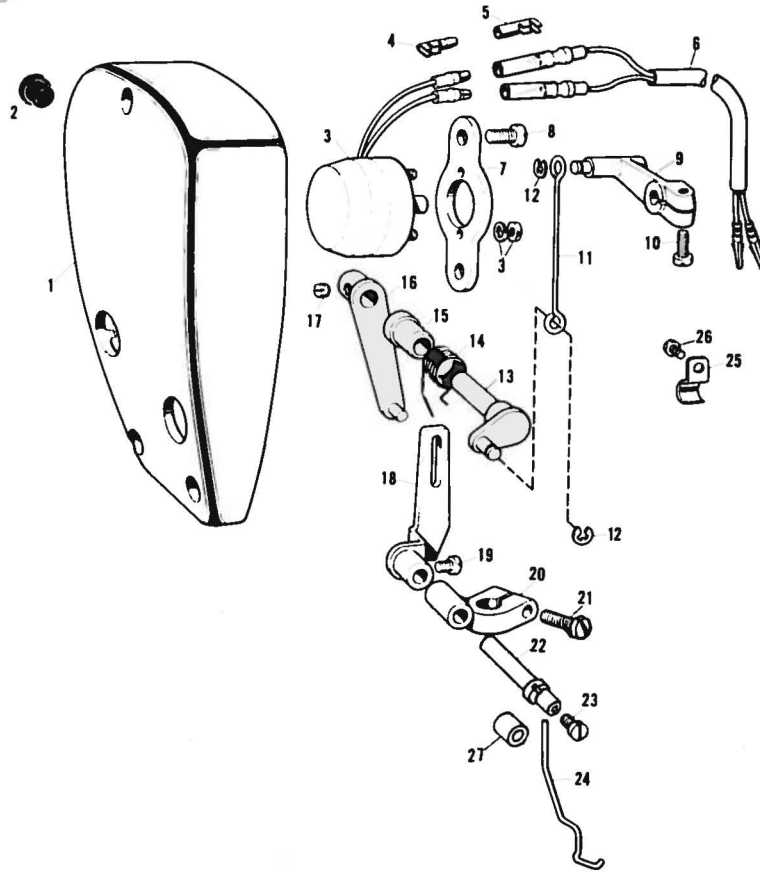

K

Ref. No.	Name of Parts	Q'ty	Parts No.	Assembly No.	Ref. No.	Name of Parts	Q'ty	Parts No.	Assembly No.
K-1	Face Plate	1 pce.	146078-0-01						
K-2	Cord Bush	1 "	146080-0-00						
K-3	Thread Wiper Solenoid	1 "	146082-0-00						
K-4	Plug	2 pcs.	146084-0-00						
K-5	Receptacle	2 "	146097-0-00						
K-6	Thread Wiper Cord	1 pce.							
K-7	Solenoid Set Plate	1 "	146091-0-01						
K-8	Screw	2 pcs.	009680-8-12						
K-9	Solenoid Link	1 pce.	146086-0-01						
K-10	Set Screw	1 "	009671-0-13						
K-11	Wire Link	1 "	146087-0-01						
K-12	Stop, Ring	2 pcs.	048025-3-42						
K-13	Thread Wiper Crank	1 "	146088-0-01						
K-14	Spring	1 "	146089-0-01						
K-15	Bushing	1 "	146079-0-01						
K-16	Thread Wiper Lever	1 "	146090-0-01						
K-17	Set Screw	2 pcs.	102716-0-02						
K-18	Grooved Link	1 pce.	146091-0-01						
K-19	Screw	1 "	111443-0-01						
K-20	Thread Wiper Supporter	1 "	146093-0-01						
K-21	Screw	1 "	009681-4-14						
K-22	Thread Wiper Stud	1 "	146092-0-01						
K-23	Set Screw	1 "	107491-0-01						
K-24	Thread Wiper	1 "	146094-0-01						
K-25	Cord Holder	3 pcs.	140647-0-01						
K-26	Screw	3 "	009670-6-12						
K-27	Thread Wiper Stud Collar	1 pce.	146288-0-01