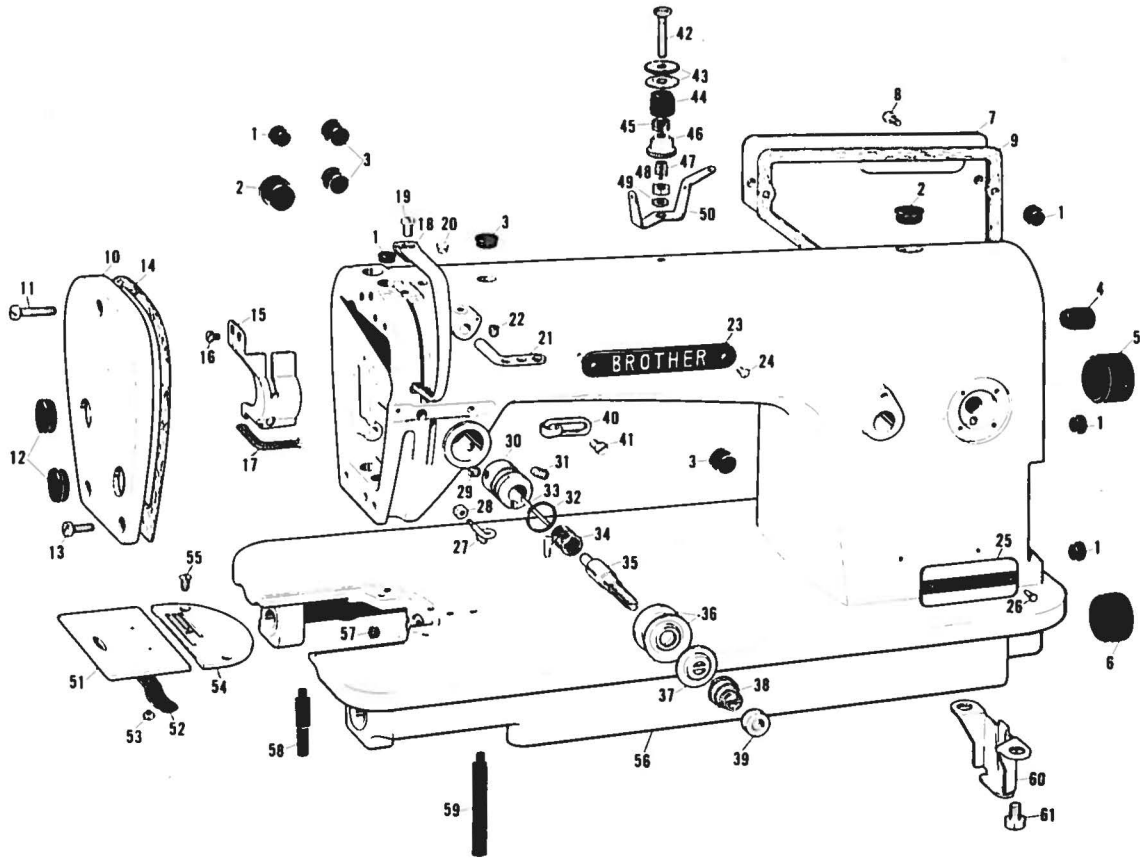

A

Ref. No.	Name of Parts	Q'ty	Parts-No.	Assembly No.	Ref. No.	Name of Parts	Q'ty	Parts-No.	Assembly No.
A-1	Oil Cap 8	5 pcs.	104450 0-01		A-46	Pre-tension Nut	1 pce.	146059-0-01	
A-2	Oil Cap 15.5	2 "	104449 0-01		A-47	Spring	1 "	146060-0-00	
A-3	Oil Cap 10.5	4 "	104821 0-01		A-48	Nut	1 "	105234-0-01	
A-4	Oil Cap 10.7	1 pce.	104832 0-01		A-49	Washer	1 "	025680 2-34	
A-5	Oil Cap	1 "	104451 0-01		A-50	Thread Guide Plate	1 "	146055-0-01	
A-6	Oil Cap	1 "	116725 0-01		A-51	Slide Plate	1 "	100268-0-04	
A-7	Rear Cover	1 "	145455 0-01		A-52	Slide Plate Spring	1 "	114561 0-01	180018-0-01
A-8	Screw	5 pcs.	100137 0-02		A-53	Screw	2 pcs.	100035-0-01	
A-9	Packing	1 pce.	145528 0-00		A-54	Needle Plate	1 pce.		
A-10	Face plate	1 "	145523 0-01		A-55	Screw	2 pcs.	100032-0-01	
A-11	Screw	1 "	107385 0-01		A-56	Arm bed	1 pce.		
A-12	Oil Cap 15.5	2 pcs.	104449 0-01		A-57	Oil Cap	1 "	104833 0-01	
A-13	Screw	2 "	100287 0-00		A-58	Bed Leg S	1 "	104830 0-01	
A-14	Packing	1 pce.	145527 0-04		A-59	Bed Leg L	1 "	104829 0-01	
A-15	Oil Stopper Plate	1 "	145530 0-01		A-60	Pump Cover	1 "	145454 0-01	
A-16	Screw	2 pcs.	100242 0-04		A-61	Bolt	2 pcs.	140704 0-01	
A-17	Wick	1 pce.	109405 0-01						
A-18	Thread Take-up Cover	1 "	140855 0-02						
A-19	Screw	1 "	100541 0-01						
A-20	Oil Cap	1 "	111865 0-01						
A-21	Thread Retainer	1 "	114931 0-01						
A-22	Screw	1 "	100388 0-04						
A-23	Name Plate	1 "	146067 0-01						
A-24	Screw	2 pcs.	100181 0-05						
A-25	Model Plate	1 pce.							
A-26	Pin	2 pcs.	116231 0-01						
A-27	Arm Thread Guide L	1 pce.	145524 0-01						
A-28	Nut	1 "	021660 1-02						
A-29	Screw	1 "	100402 0-02						
A-30	Upper Thread Tension Bracket	1 "	144741 0-01						
A-31	Set Screw	1 "	103950 0-02						
A-32	Packing	1 "	114294 0-01						
A-33	Tension Release Pin	1 "	100400 0-00						
A-34	Thread Take-up Spring	1 "	145519 0-01						
A-35	Tension Stud	1 "	100398 0-01						
A-36	Tension Disc	2 pcs.	145446 0-01						
A-37	Tension Disc Washer	1 pce.	100134 0-01						
A-38	Tension Spring	1 "							
A-39	Tension Control Nut	1 "	100136 0-01						
A-40	Arm Thread Guide R	1 "	145522 0-01						
A-41	Screw	1 "	100257 0-07						
A-42	Pre-tension Stud	1 "	146056 0-01						
A-43	Pre-tension Disc	2 pcs.	144504 0-01						
A-44	Pre-tension Disc Washer	1 pce.	146206 0-01						
A-45	Pre-tension Spring	1 "	146058 0-01						

◆ If you need part of [ ] mark, please refer to different parts list page 23 because the part differs in accordance with sub-class.
◆ If you need part of [ ] mark, please advise assembly number.