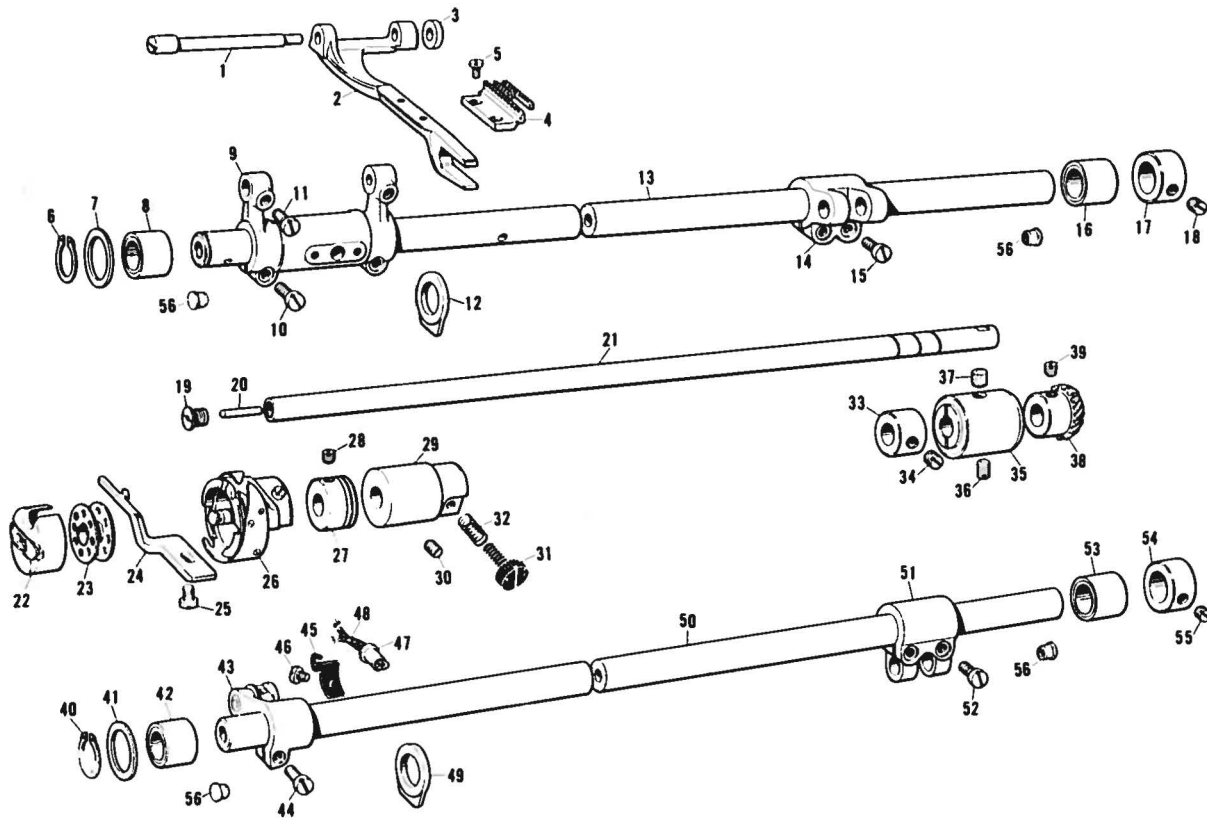

D

Ref. No.	Name of Parts	Q'ty	Parts No.	Assembly No.	Ref. No.	Name of Parts	Q'ty	Parts No.	Assembly No.
D-1	Feed Bar Shaft	1 pce.	116917-0-01		D-46	Screw	1 pce.	105295-0-03	
D-2	Feed Bar	1 "	145511-0-01		D-47	Oil Cap	1 "	141189-0-01	
D-3	Washer	1 "	114685-0-01		D-48	Wick	1 "	117007-0-01	
D-4	Feed Do	1 "			D-49	Oil Rejector	1 "	146064-0-00	
D-5	Screw	2 pcs.	100080-0-03		D-50	Feed Lifting Rock Shaft	1 "	145509-0-01	
D-6	Stop Ring	1 pce.	048150-1-42		D-51	Feed Lifting Rock Shaft Arm	1 "	145508-0-01	
D-7	Thrust Ring	1 "	116920-0-01		D-52	Screw	2 pcs.	100086-0-03	
D-8	Bushing 18.8	1 "	146061-0-00		D-53	Bushing 19.3	1 pce.	146062-0-00	
D-9	Feed Rock Shaft Arm Bracket	1 "	145510-0-00		D-54	Collar	1 "	116918-0-01	
D-10	Screw	2 pcs.	100086-0-03		D-55	Screw	2 pcs.	101706-0-01	
D-11	Screw	2 "	104908-0-01		D-56	Oil Cap	4 "	111865-0-01	
D-12	Oil Rejector	1 pce.	146064-0-00						
D-13	Feed Rock Shaft	1 "	145503-0-01						
D-14	Feed Rock Shaft Arm	1 "	109152-0-01						
D-15	Screw	2 pcs.	100086-0-03						
D-16	Bushing 19.3	1 pce.	146062-0-00						
D-17	Collar	1 "	116918-0-01						
D-18	Screw	2 pcs.	101706-0-01						
D-19	Screw	1 pce.	109173-0-01						
D-20	Felt	1 "	145751-0-01						
D-21	Lower Shaft	1 "	145517-0-01						
D-22	Bobbin Case	1 "	100369-0-01						
D-23	Bobbin	1 "	117132-0-01						
D-24	Bobbin Case Holder Position Bracket	1 "	100367-0-01						
D-25	Screw	1 "	100368-0-02						
D-26	Rotary Hook	1 "	116780-0-01						
D-27	Oil Rejector	1 "	145533-0-01						
D-28	Screw	2 pcs.	100218-0-02						
D-29	Lower Shaft Bushing Left	1 pce.	118761-0-00						
D-30	Screw	1 "	104689-0-02						
D-31	Screw	1 "	145534-0-01						
D-32	Spring	1 "	116794-0-01						
D-33	Collar	1 "	101995-0-01						
D-34	Screw	2 pcs.	101706-0-03						
D-35	Lower Shaft Bushing Right	1 pce.	145735-0-00						
D-36	Screw	1 "	104869-0-02						
D-37	Felt	1 "	107155-0-01						
D-38	Lower Shaft Gear	1 "	140383-0-01						
D-39	Screw	2 pcs.	100251-0-03						
D-40	Stop Ring	1 pce.	048150-1-42						
D-41	Thrust Ring	1 "	116920-0-01						
D-42	Bushing 18.8	1 "	146061-0-00						
D-43	Feed Lifting Arm	1 "	145769-0-01						
D-44	Screw	1 "	106127-0-03						
D-45	Wick Supporter	1 "	145538-0-01	146031-0-01