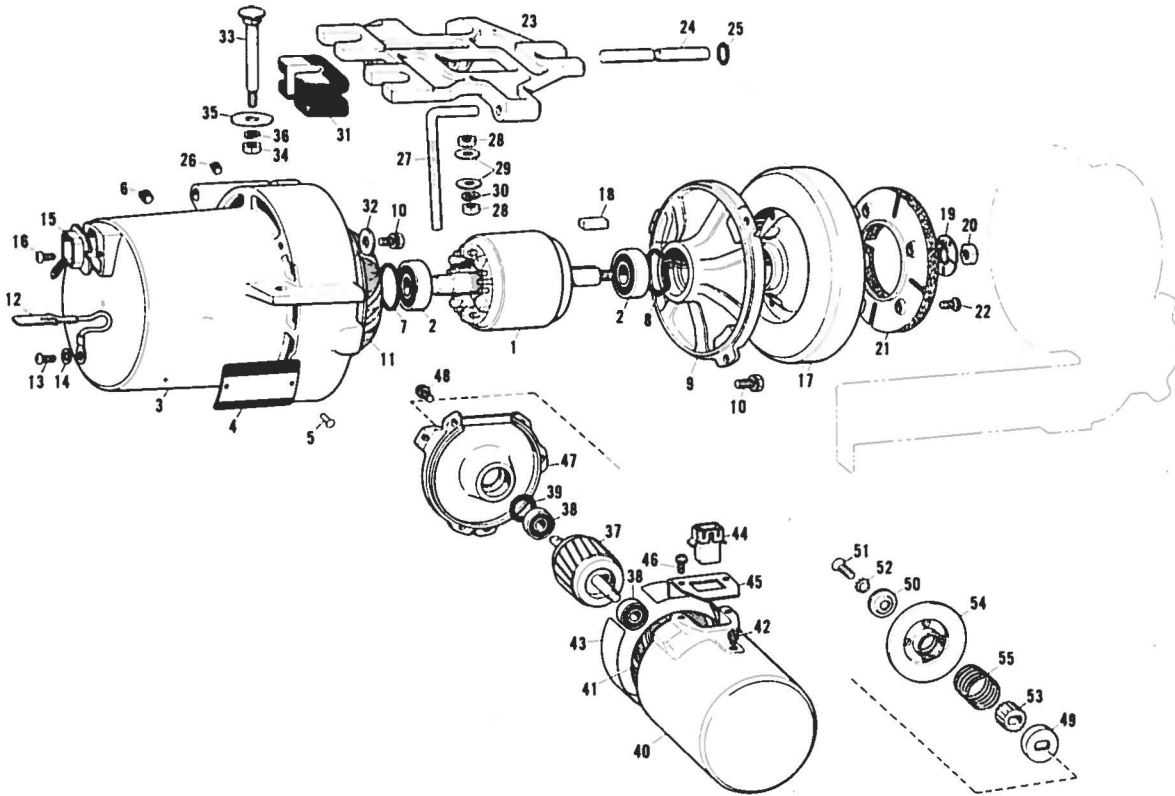

P

Ref. No.	Name of Parts	O'ty	Parts-No.	Assembly No.	Ref. No.	Name of Parts	O'ty	Parts-No.	Assembly No.
P-1	Rotor #76-5	1 pce.	213802-0-01		P-46	Screw	2 pcs.	215080-0-01	
P-2	Bearing 6203 VV	2 pcs.	072620-3-60		P-47	Bracket	2 pcs.	216285-0-00	
P-3	Frame	1 pce.	213740-0-01		P-48	Screw	6 pcs.	211528-0-01	
P-4	Model Plate	1 "	216213-0-01		P-49	Spring Cap	1 pce.	216301-0-00	
P-5	Pin	2 pcs.	200084-0-02		P-50	Washer	1 "	216302-0-00	
P-6	Screw	1 pce.	013080-8-13		P-51	Screw	1 "	004401-0-60	
P-7	Rubber Washer	1 "	210938-0-01		P-52	Washer	1 "	216256-0-01	
P-8	Washer	1 "	206156-0-01		P-53	Setalon	1 "	216257-0-00	
P-9	Bracket	1 "	213742-0-01		P-54	Round Plate	1 "	216303-0-01	
P-10	Bolt	6 pcs.	214896-0-01		P-55	Spring	1 "	216260-0-01	
P-11	Stator	1 pce.							
P-12	Lead Wire for Earth	1 "	213792-0-01						
P-13	Screw	1 "	002400-6-63						
P-14	Washer	1 "	025040-1-73						
P-15	7P Socket	1 "	213748-0-01						
P-16	Screw	2 pcs.	008400-8-06						
P-17	Fly Wheel	1 pce.	213777-0-01						
P-18	Key	1 "	210940-0-00						
P-19	Washer	1 "	210941-0-02						
P-20	Nut	1 "	210942-0-02						
P-21	Clutch Lining	1 "	210943-0-01						
P-22	Screw	8 pcs.	214897-0-01						
P-23	Base	1 pce.	213763-0-00						
P-24	Pin	1 "	213764-0-01						
P-25	Washer	1 "	213765-0-01						
P-26	Screw	1 "	011060-6-13						
P-27	Belt Adjusting Rod	1 "	210965-0-01						
P-28	Nut	2 pcs.	021100-2-06						
P-29	Washer	2 "	025100-2-36						
P-30	Washer	1 pce.	028100-2-43						
P-31	Vibration Absorbing Rubber	3 pcs.	213646-0-01						
P-32	Washer	3 "	213752-0-01						
P-33	Bolt	3 "	210973-0-01						
P-34	Nut	3 "	021080-1-06						
P-35	Washer	3 "	213650-0-01						
P-36	Washer	3 "	028080-2-43						
P-37	Rotor #92	1 pce.	216279-0-01						
P-38	Bearing 608 VV	2 pcs.	272060-8-60						
P-39	Washer	1 pce.	212022-0-01						
P-40	Frame	1 "	216283-0-01						
P-41	Stator (Sub Motor)	1 "							
P-42	Screw	1 "	216286-0-01						
P-43	Insulator Paper	2 pcs.	216284-0-00						
P-44	3P Plug	1 pce.	216299-0-01						
P-45	Plug Set Plate	1 "	216300-0-01