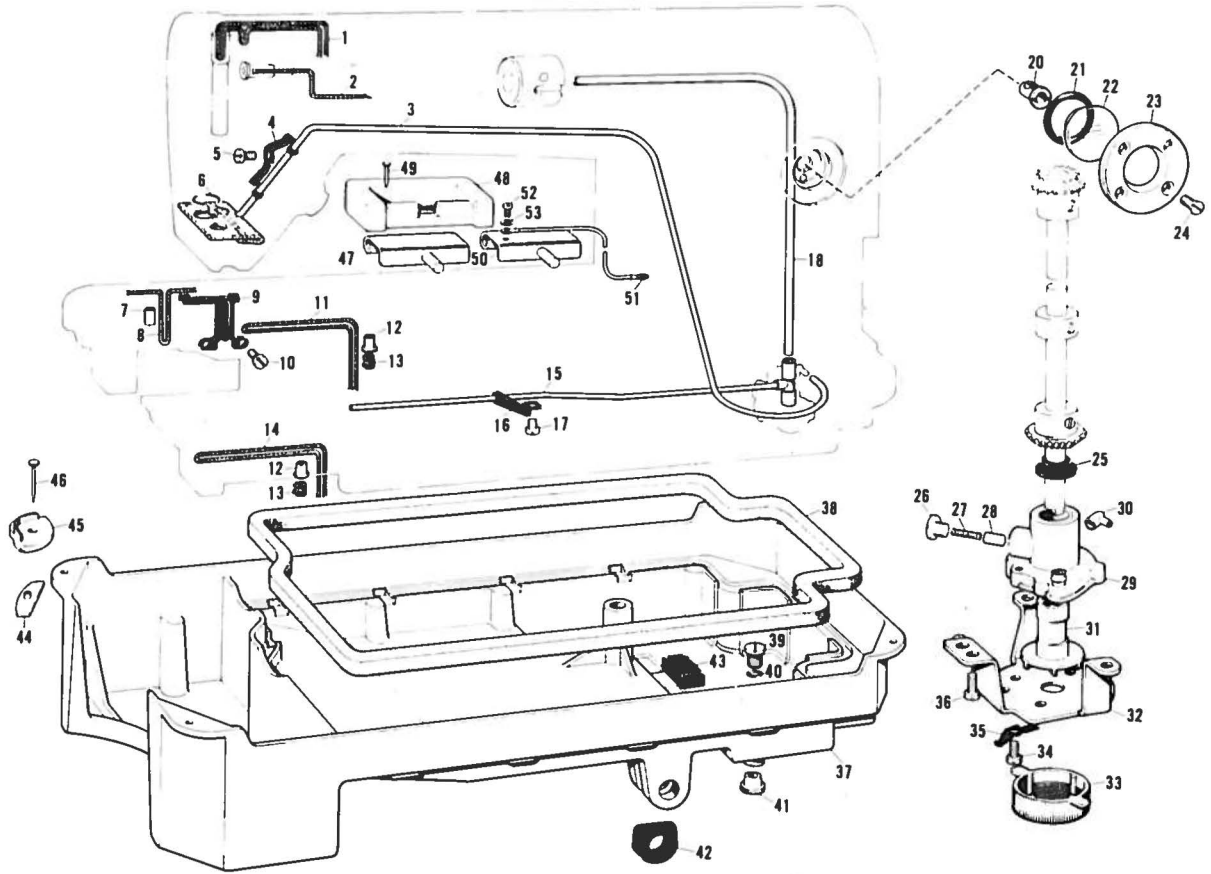

F

Ref. No.	Name of Parts	Q'ty	Parts-No.	Assembly No.	Ref. No.	Name of Parts	Q'ty	Parts-No.	Assembly No.
F-1	Wick	1 pce.	108804-0-01		F-46	Nail	4 pcs.	109714-0-00	
F-2	Wick	1 "	109405-0-01		F-47	Hinge	1 pce.	143882-0-01	
F-3	Tube	1 "	145543-0-01		F-48	Rubber Hinge	2 pcs.	143910-0-01	
F-4	Tube Holder	1 "	145547-0-01		F-49	Nail	4 "	109714-0-00	
F-5	Screw	1 "	009670-5-13		F-50	Earth Hinge	1 pce.	145945-0-01	
F-6	Felt	1 "	145737-0-01		F-51	Earth Wire	1 "	145946-0-01	
F-7	Tube	1 "	104566-0-01		F-52	Screw	1 "	009680-6-13	
F-8	Wick	1 "	109405-0-01		F-53	Washer	1 "	025680-2-34	
F-9	Wick Stopper	1 "	109171-0-01						
F-10	Screw	2 pcs.	105295-0-03						
F-11	Wick	1 pce.	113782-0-00						
F-12	Oil Cap	2 pcs.	141189-0-01						
F-13	Wick Stopper	1 "	104567-0-01						
F-14	Wick	1 pce.	113782-0-00						
F-15	Oil Tube	1 "	145540-0-01						
F-16	Tube Holder	1 "	145981-0-01						
F-17	Screw	1 "	009689-4-12						
F-18	Oil Tube	1 "	145539-0-00						
F-19	Cap	1 "	146314-0-00						
F-20	Tube Holder	1 "	145529-0-00						
F-21	Packing	1 "	081014-6-70						
F-22	Oil Gauge Window	1 "	104547-0-01						
F-23	Oil Gauge Flange	1 "	104546-0-01						
F-24	Screw	4 pcs.	102538-0-02						
F-25	Oil Stopper	1 pce.	146196-0-00						
F-26	Screw	1 "	112467-0-01						
F-27	Plunger Spring	1 "	144876-0-01						
F-28	Plunger	1 "	144875-0-01						
F-29	Pump Body	1 "	144870-0-01						
F-30	Pipe Joint	1 "	144878-0-01						
F-31	Oil Propeller	1 "	144871-0-01						
F-32	Pump Bracket	1 "	144869-0-01						
F-33	Pump Filter	1 "	144872-0-01						
F-34	Screw	4 pcs.	100137-0-01						
F-35	Filter Spring	2 pcs.	144874-0-01						
F-36	Screw	3 "	100541-0-01						
F-37	Oil Pan	1 pce.	146190-0-00						
F-38	Packing	1 "	146040-0-00						
F-39	Screw	1 "	140518-0-01						
F-40	Packing	1 "	081007-0-70						
F-41	Oil Cap	1 "	140480-0-01						
F-42	Rubber Washer	2 pcs.	146006-0-01						
F-43	Magnet	2 "	112525-0-00						
F-44	Oil Pan Cushion	4 "	146004-0-01						
F-45	Head Cushion	4 "	146003-0-01