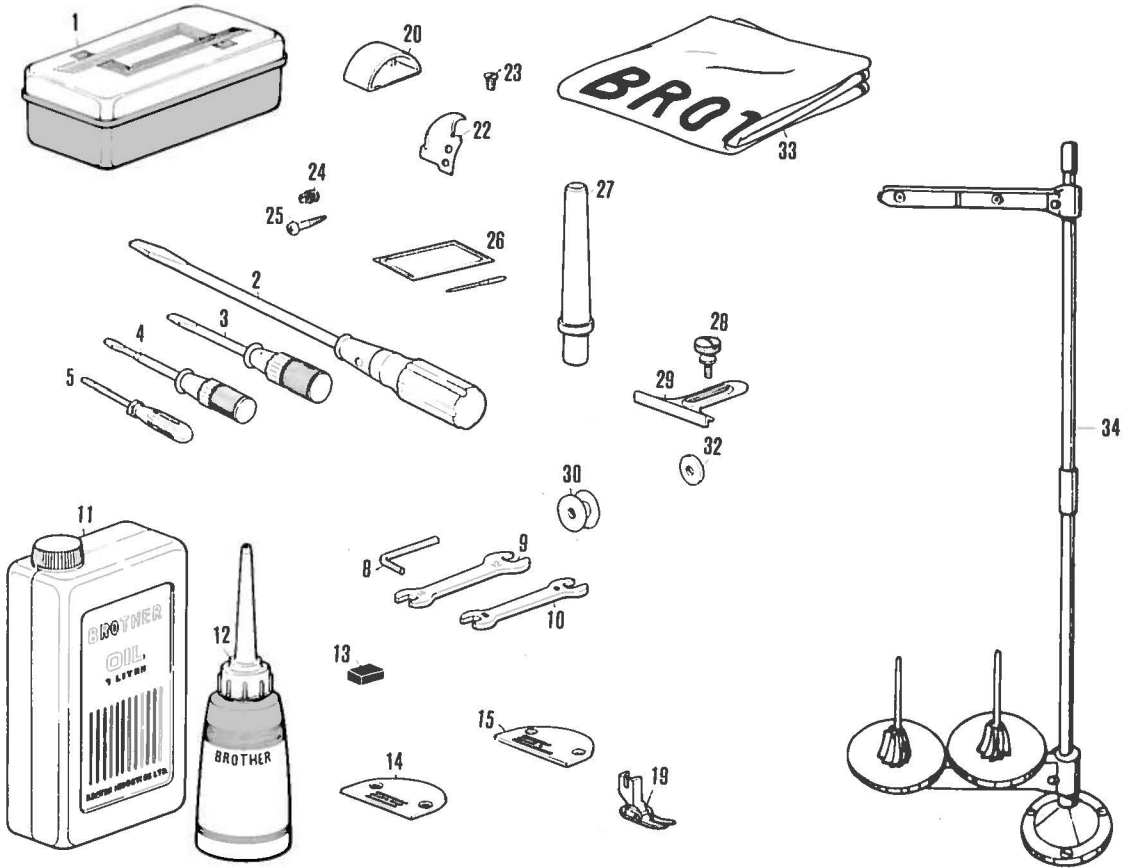

Z

Ref. No.	Name of Parts	Q'ty	Parts No.	Assembly No.	Ref. No.	Name of Parts	Q'ty	Part No.	Assembly No.
Z-1	Accessory Box	1 pce.	110436-0-01						
Z-2	Screw Driver 6.4 X 204	1 "	100472-0-01						
Z-3	Screw Driver 5.5 X 75	1 "	122739-0-01						
Z-4	Screw Driver 3.4 X 70	1 "	118837-0-01						
Z-5	Screw Driver 1.9 X 52	1 "	142443-0-01						
Z-8	Allen Wrench (2 mm)	1 "	145049-0-01						
Z-9	Wrench 10 X 12	1 "	107780-0-01						
Z-10	Wrench 8 X 9	1 "	100887-0-01						
Z-11	Oil	1 "	114483-0-01						
Z-12	Oil	1 "	11448-0-01						
Z-13	Magnet	2 pcs.	112525-0-00						
Z-15	Needle Plate B18	2 pce.	100266-0-01						
Z-19	Presser Foot	1 "	113280-0-01						
Z-20	Trimming Knife Case	1 "	145990-0-01						
Z-22	Trimming Knife	1 "	145608-0-01						
Z-23	Screw	2 pcs.	141542-0-01						
Z-24	Connector Tip 3/16	2 "	142123-0-01						
Z-25	Screw	4 "	034422-5-03						
Z-26	Needle	5 "	100265						
Z-27	Head Rest	1 pce.	100477-0-01						
Z-28	Screw	1 "	106120-0-01						
Z-29	Ruler	1 "	100471-0-01						
Z-30	Bobbin	3 pcs.	146790-0-01						
Z-32	Bobbin Case Sheet	2 pcs.	140356-0-01						
Z-33	Head Cover	1 pce.	144222-0-01						
Z-34	Cotton Stand	1 "	142972-0-01